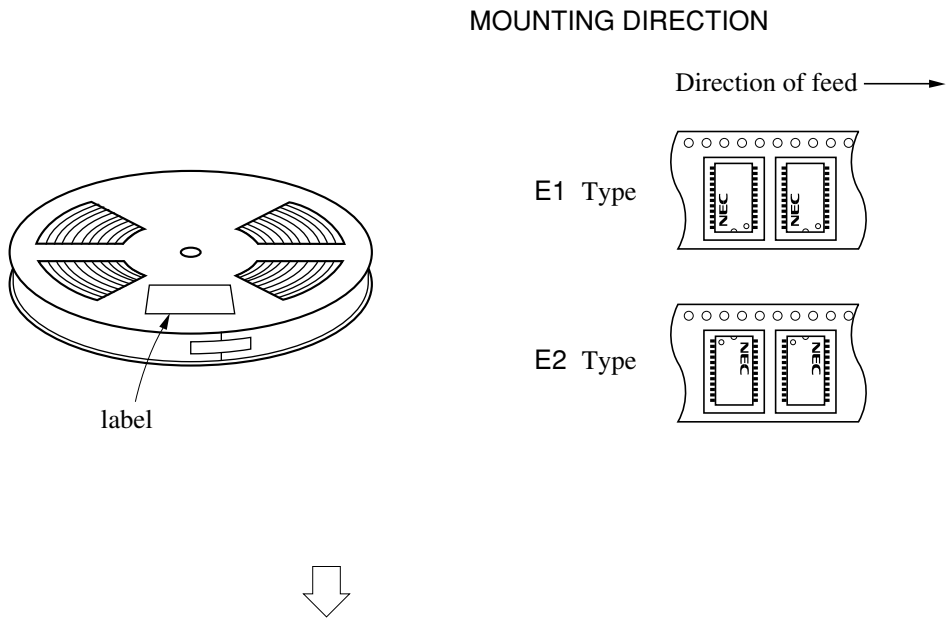

EMBOSSED TAPE PACKING

1. CONTAINER

2. INNER BOX

Inner box dimension	W × L × H : 343 × 343 × 53 (mm)
Quantity (reel)	2 MAX.
Label position	Side of box
Label	Product name, Quantity, Lot number, Class