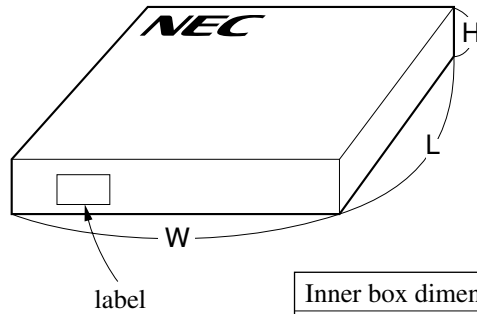

EMBOSSED TAPE PACKING

1. CONTAINER

2. INNER BOX

Inner box dimension	W × L × H : 343 × 343 × 53 (mm)
Quantity (reel)	2 MAX.
Label position	Side of box
Label	Product name, Quantity, Lot number, Class