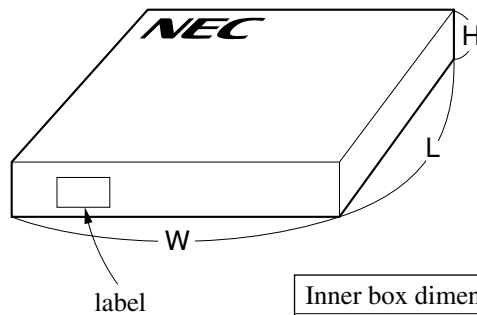

# EMBOSSED TAPE PACKING

## 1. CONTAINER

## 3. INNER BOX

Inner box dimension	W × L × H : 340 × 340 × 65 (mm)
Quantity (reel)	1
Label position	Side of box
Label	Product name, Quantity, Lot number, Class