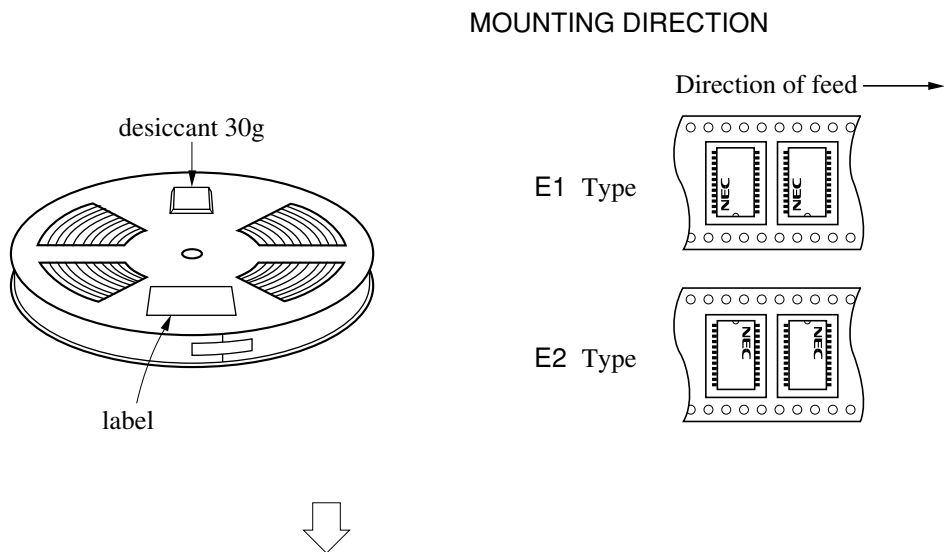

# EMBOSSED TAPE PACKING

## 2. PACK

## 3. INNER BOX

Inner box dimension	W × L × H : 340 × 340 × 65 (mm)
Quantity (reel)	1
Label position	Side of box
Label	Product name, Quantity, Lot number, Class