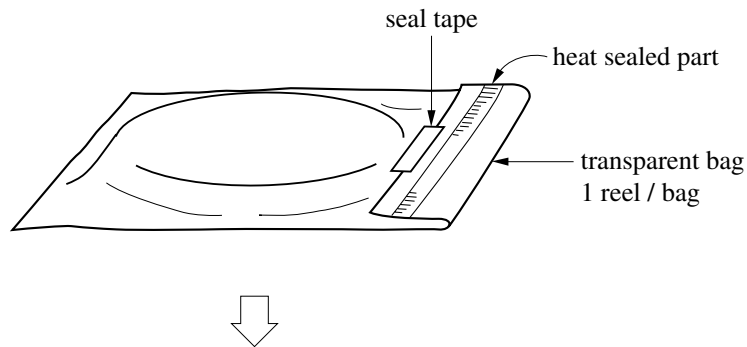

# EMBOSSED TAPE PACKING

## 3. INNER BOX

Inner box dimension	W × L × H : 340 × 340 × 65 (mm)
Quantity (reel)	1
Label position	Side of box
Label	Product name, Quantity, Lot number, Class