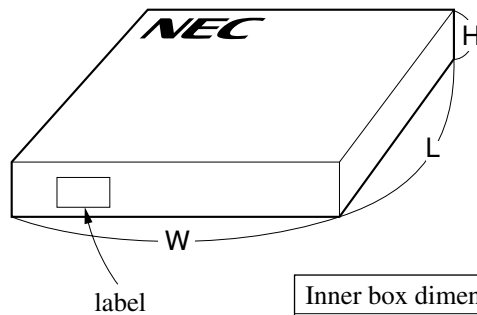

EMBOSSED TAPE PACKING

1. CONTAINER

2. DRY PACK

3. INNER BOX

Inner box dimension	W × L × H : 340 × 340 × 65 (mm)
Quantity (reel)	1
Label position	Side of box
Label	Product name, Quantity, Lot number, Class