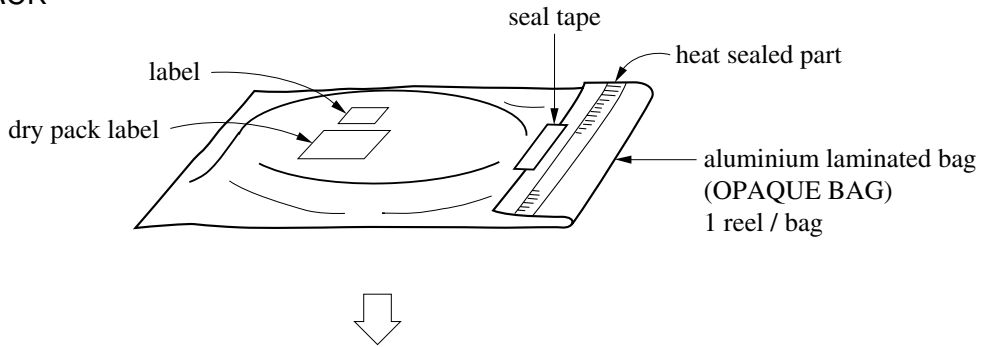

EMBOSSED TAPE PACKING

1. CONTAINER

2. DRY PACK

3. INNER BOX

Inner box dimension	W × L × H : 340 × 340 × 65 (mm)
Quantity (reel)	1
Label position	Side of box
Label	Product name, Quantity, Lot number, Class