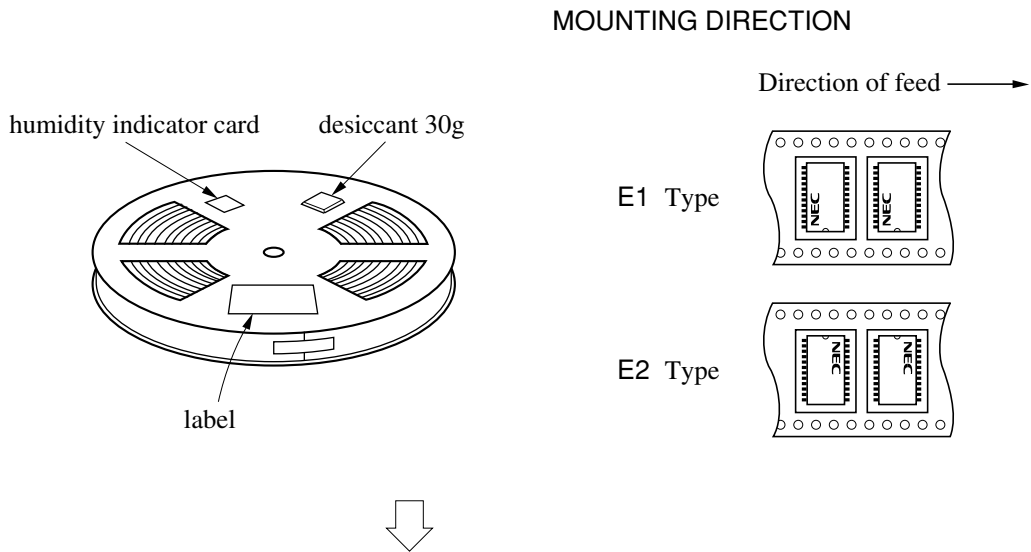

EMBOSSED TAPE PACKING

1. CONTAINER

2. DRY PACK

3. INNER BOX

Inner box dimension	W × L × H : 340 × 340 × 65 (mm)
Quantity (reel)	1
Label position	Side of box
Label	Product name, Quantity, Lot number, Class