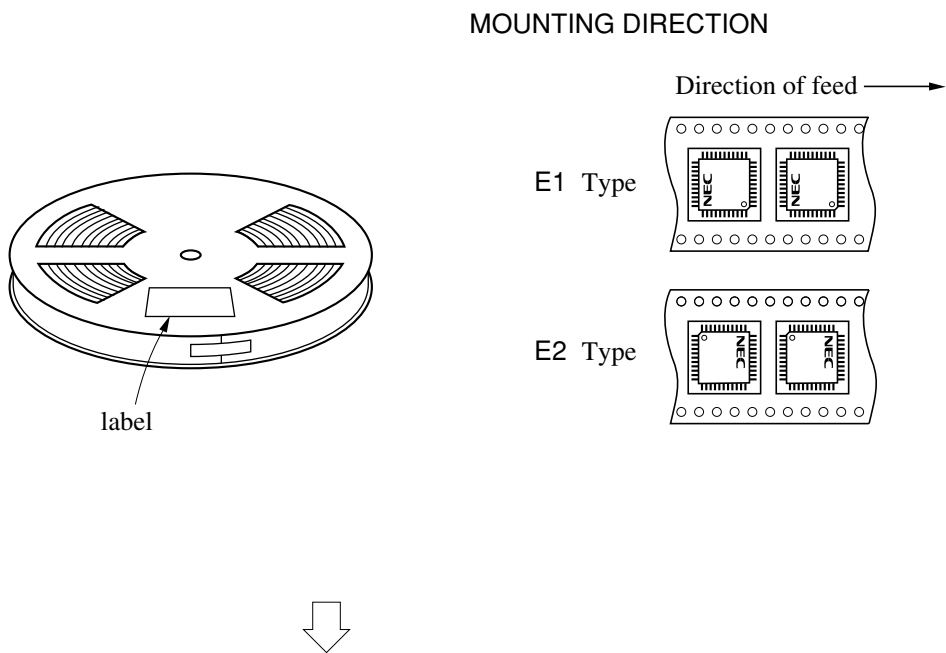

EMBOSSED TAPE PACKING

1. CONTAINER

2. INNER BOX

Inner box dimension	W × L × H : 340 × 340 × 65 (mm)
Quantity (reel)	1
Label position	Side of box
Label	Product name, Quantity, Lot number, Class