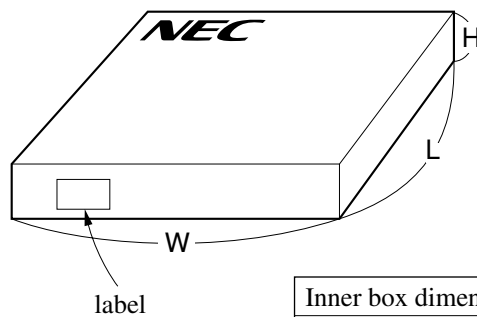

EMBOSSED TAPE PACKING

1. CONTAINER

2. INNER BOX

Inner box dimension	W × L × H : 340 × 340 × 65 (mm)
Quantity (reel)	1
Label position	Side of box
Label	Product name, Quantity, Lot number, Class