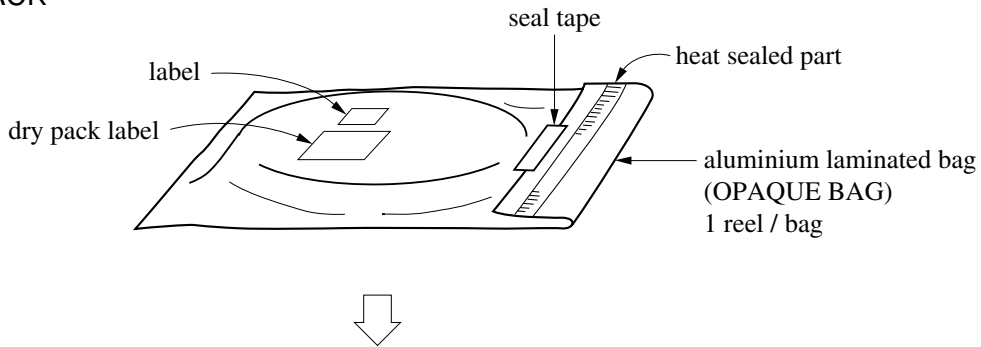

EMBOSSED TAPE PACKING

1. CONTAINER

2. DRY PACK

3. INNER BOX

Inner box dimension	W × L × H : 340 × 340 × 65 (mm)
Quantity (reel)	1
Label position	Side of box
Label	Product name, Quantity, Lot number, Class