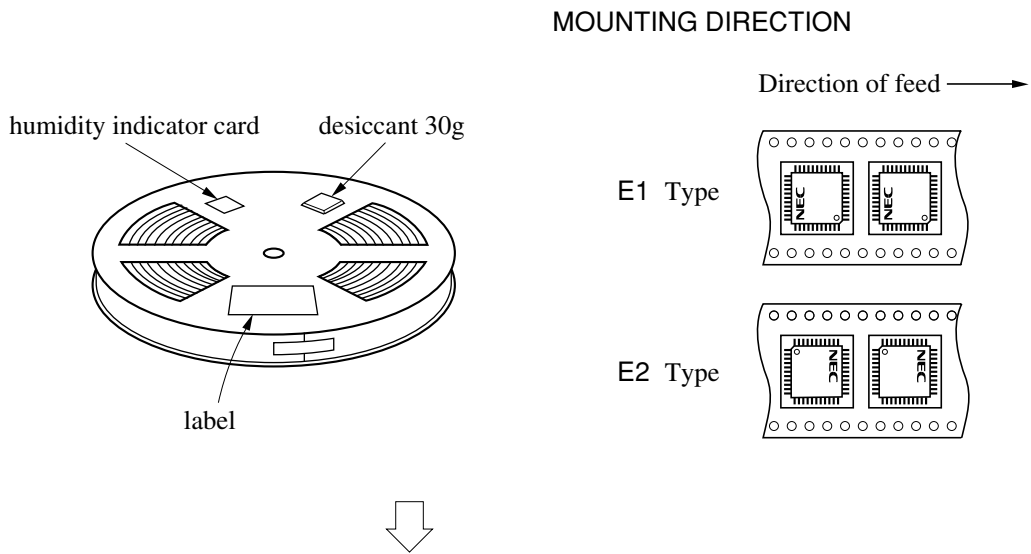

EMBOSSED TAPE PACKING

1. CONTAINER

2. DRY PACK

3. INNER BOX

Inner box dimension	W × L × H : 340 × 340 × 65 (mm)
Quantity (reel)	1
Label position	Side of box
Label	Product name, Quantity, Lot number, Class