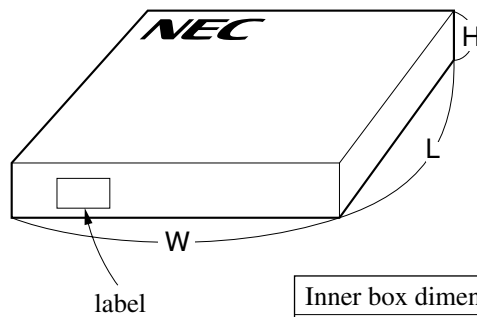

EMBOSSED TAPE PACKING

1. CONTAINER

2. DRY PACK

3. INNER BOX

Inner box dimension	W × L × H : 340 × 340 × 65 (mm)
Quantity (reel)	1
Label position	Side of box
Label	Product name, Quantity, Lot number, Class