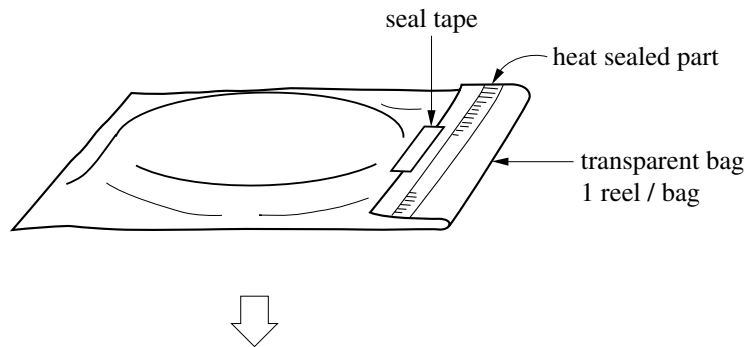

# EMBOSED TAPE PACKING

## 3. INNER BOX

Inner box dimension	W × L × H : 343 × 343 × 53 (mm)
Quantity (reel)	1
Label position	Side of box
Label	Product name, Quantity, Lot number, Class