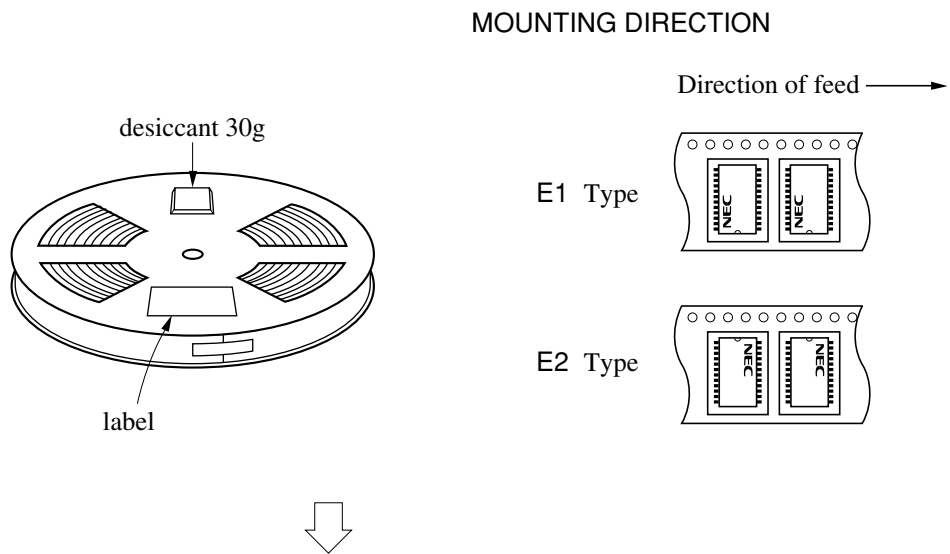

# EMBOSED TAPE PACKING

## 2. PACK

## 3. INNER BOX

Inner box dimension	W × L × H : 343 × 343 × 53 (mm)
Quantity (reel)	1
Label position	Side of box
Label	Product name, Quantity, Lot number, Class