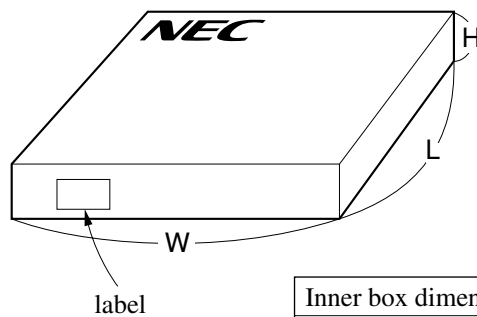

# EMBOSED TAPE PACKING

## 1. CONTAINER

## 3. INNER BOX

Inner box dimension	W × L × H : 343 × 343 × 53 (mm)
Quantity (reel)	1
Label position	Side of box
Label	Product name, Quantity, Lot number, Class