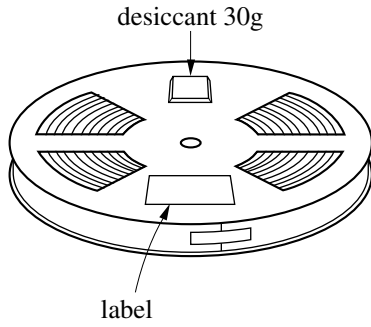

EMBOSED TAPE PACKING

1. CONTAINER

MOUNTING DIRECTION

2. PACK

3. INNER BOX

Inner box dimension	W × L × H : 340 × 340 × 65 (mm)
Quantity (reel)	1
Label position	Side of box
Label	Product name, Quantity, Lot number, Class