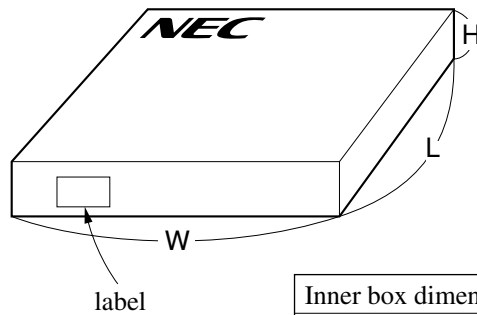

EMBOSED TAPE PACKING

1. CONTAINER

MOUNTING DIRECTION

2. PACK

3. INNER BOX

Inner box dimension	W × L × H : 340 × 340 × 65 (mm)
Quantity (reel)	1
Label position	Side of box
Label	Product name, Quantity, Lot number, Class