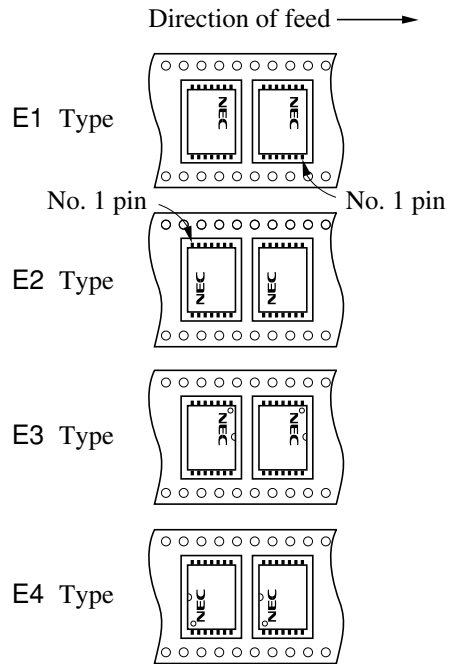

EMBOSED TAPE PACKING

1. CONTAINER

MOUNTING DIRECTION

2. PACK

3. INNER BOX

Inner box dimension	W × L × H : 340 × 340 × 65 (mm)
Quantity (reel)	1
Label position	Side of box
Label	Product name, Quantity, Lot number, Class