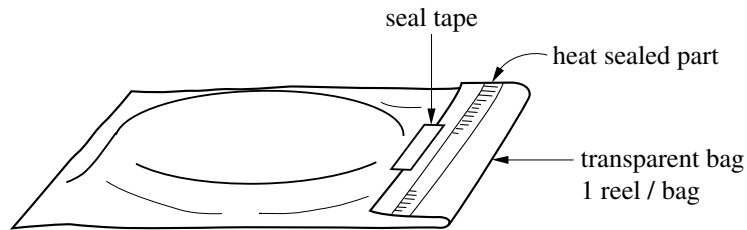

EMBOSED TAPE PACKING

1. CONTAINER

MOUNTING DIRECTION

2. PACK

3. INNER BOX

Inner box dimension	W × L × H : 340 × 340 × 65 (mm)
Quantity (reel)	1
Label position	Side of box
Label	Product name, Quantity, Lot number, Class