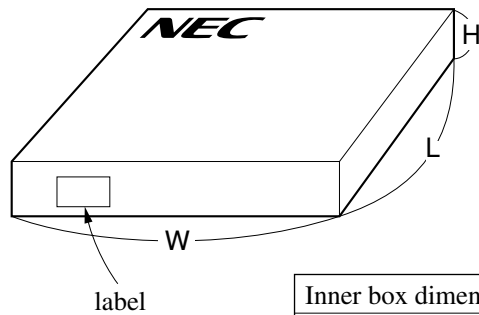

## 1. CONTAINER

## MOUNTING DIRECTION

## 3. INNER BOX

Inner box dimension	W × L × H : 343 × 343 × 53 (mm)
Quantity (reel)	1
Label position	Side of box
Label	Product name, Quantity, Lot number, Class