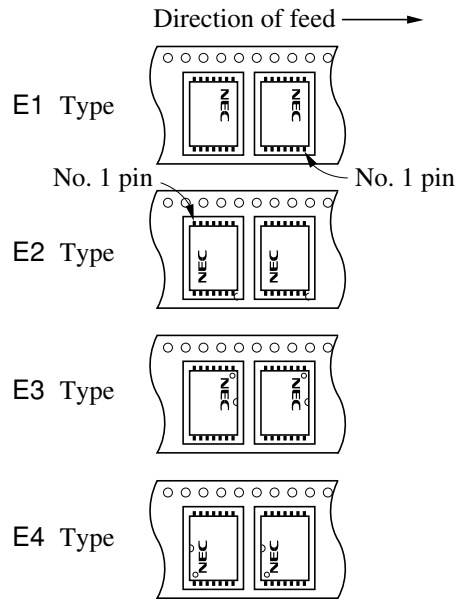

# EMBOSSED TAPE PACKING

## MOUNTING DIRECTION

## 3. INNER BOX

Inner box dimension	W × L × H : 343 × 343 × 53 (mm)
Quantity (reel)	1
Label position	Side of box
Label	Product name, Quantity, Lot number, Class