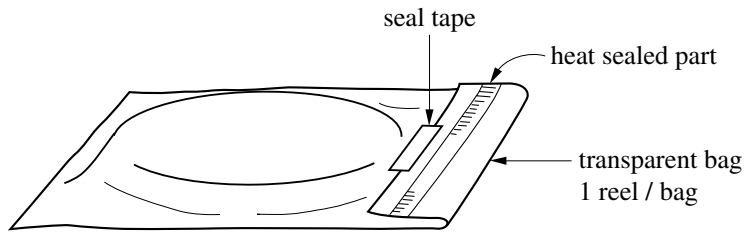

# EMBOSSED TAPE PACKING

## 1. CONTAINER

## 3. INNER BOX

Inner box dimension	W × L × H : 343 × 343 × 53 (mm)
Quantity (reel)	1
Label position	Side of box
Label	Product name, Quantity, Lot number, Class