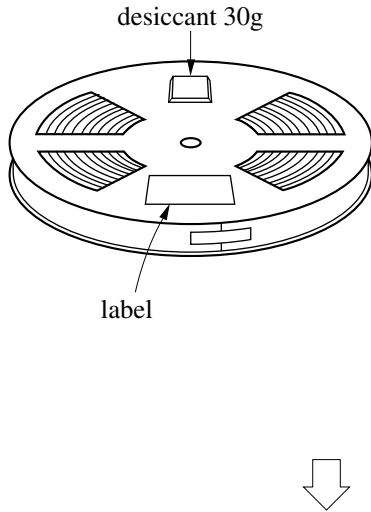

# EMBOSSED TAPE PACKING

## MOUNTING DIRECTION

## 3. INNER BOX

Inner box dimension	W × L × H : 343 × 343 × 53 (mm)
Quantity (reel)	1
Label position	Side of box
Label	Product name, Quantity, Lot number, Class