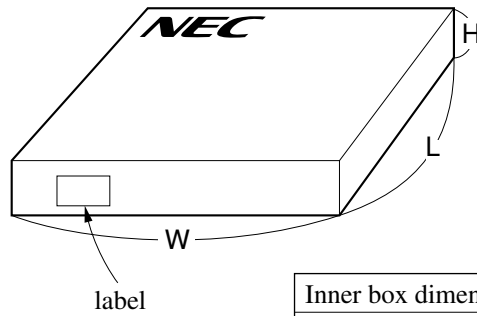

# EMBOSSED TAPE PACKING

## 1. CONTAINER

## 2. INNER BOX

Inner box dimension	W × L × H : 340 × 340 × 65 (mm)
Quantity (reel)	1
Label position	Side of box
Label	Product name, Quantity, Lot number, Class