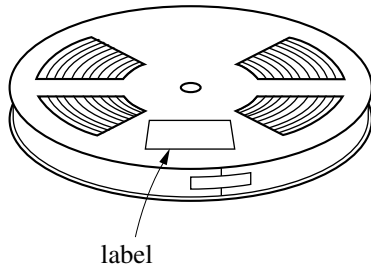

EMBOSSED TAPE PACKING

1. CONTAINER