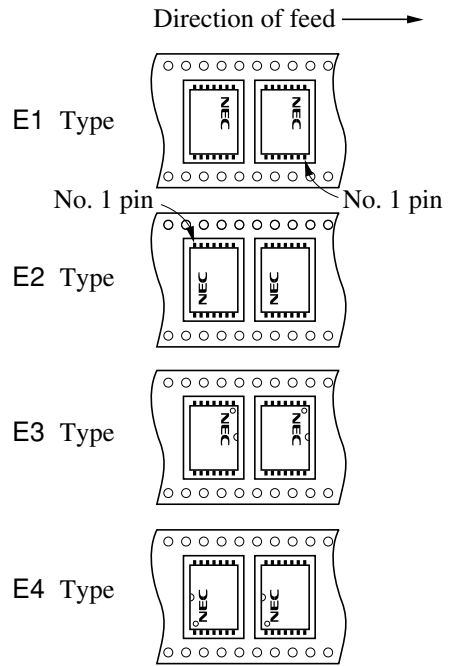

# EMBOSSED TAPE PACKING

## MOUNTING DIRECTION

## 2. INNER BOX

Inner box dimension	W × L × H : 340 × 340 × 65 (mm)
Quantity (reel)	1
Label position	Side of box
Label	Product name, Quantity, Lot number, Class