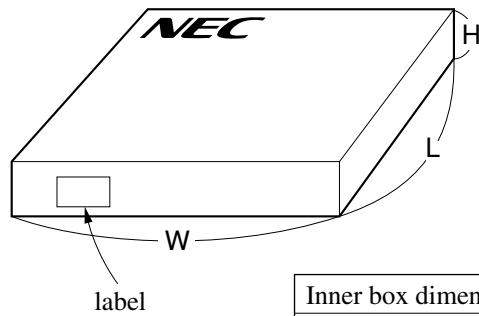

EMBOSSED TAPE PACKING

1. CONTAINER

MOUNTING DIRECTION

2. INNER BOX

Inner box dimension	W × L × H : 343 × 343 × 53 (mm)
Quantity (reel)	1
Label position	Side of box
Label	Product name, Quantity, Lot number, Class