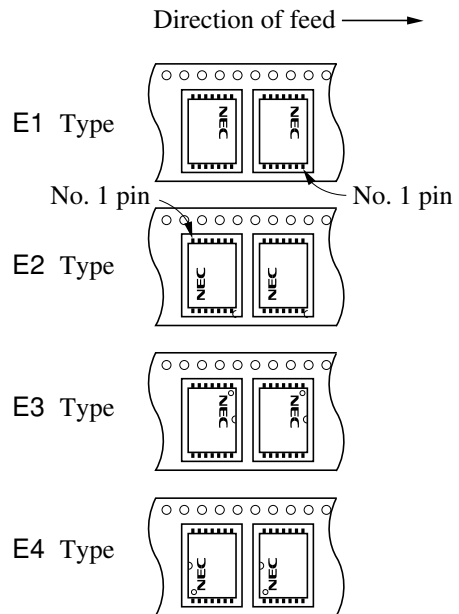

EMBOSSED TAPE PACKING

1. CONTAINER

MOUNTING DIRECTION

2. INNER BOX

Inner box dimension	W × L × H : 343 × 343 × 53 (mm)
Quantity (reel)	1
Label position	Side of box
Label	Product name, Quantity, Lot number, Class