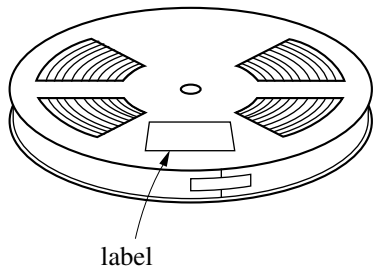

EMBOSSED TAPE PACKING

1. CONTAINER

MOUNTING DIRECTION

2. INNER BOX

Inner box dimension	W × L × H : 343 × 343 × 53 (mm)
Quantity (reel)	1
Label position	Side of box
Label	Product name, Quantity, Lot number, Class