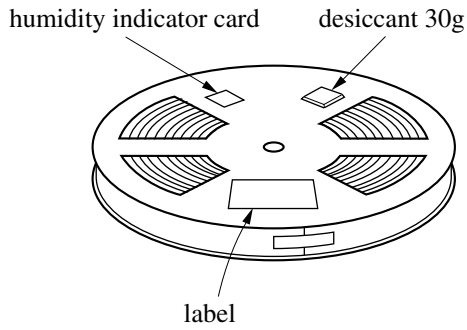

EMBOSSED TAPE PACKING

1. CONTAINER

MOUNTING DIRECTION

2. DRY PACK

3. INNER BOX

Inner box dimension	W × L × H : 343 × 343 × 53 (mm)
Quantity (reel)	1
Label position	Side of box
Label	Product name, Quantity, Lot number, Class