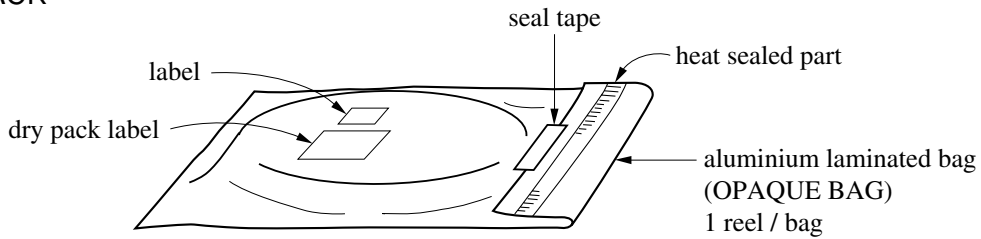

EMBOSSED TAPE PACKING

1. CONTAINER

MOUNTING DIRECTION

2. DRY PACK

3. INNER BOX

Inner box dimension	W × L × H : 343 × 343 × 53 (mm)
Quantity (reel)	1
Label position	Side of box
Label	Product name, Quantity, Lot number, Class