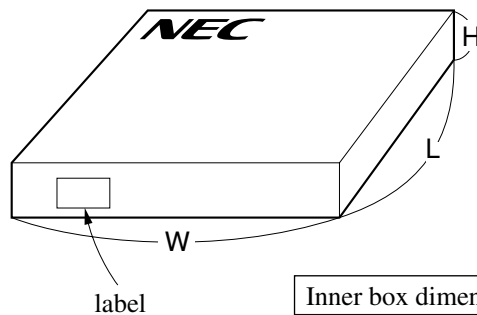

EMBOSSED TAPE PACKING

1. CONTAINER

MOUNTING DIRECTION

2. DRY PACK

3. INNER BOX

Inner box dimension	W × L × H : 343 × 343 × 53 (mm)
Quantity (reel)	1
Label position	Side of box
Label	Product name, Quantity, Lot number, Class