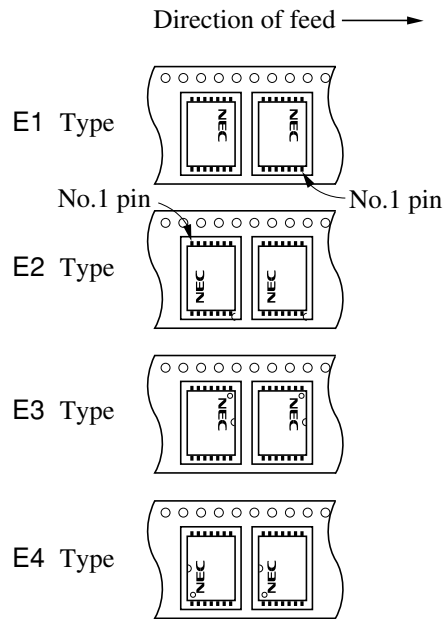

EMBOSSED TAPE PACKING

1. CONTAINER

MOUNTING DIRECTION

2. DRY PACK

3. INNER BOX

Inner box dimension	W × L × H : 343 × 343 × 53 (mm)
Quantity (reel)	1
Label position	Side of box
Label	Product name, Quantity, Lot number, Class