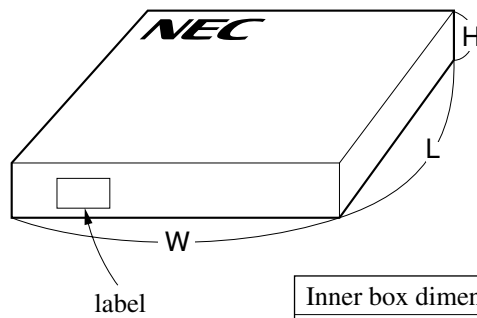

EMBOSSED TAPE PACKING

1. CONTAINER

2. PACK

3. INNER BOX

Inner box dimension	W × L × H : 343 × 343 × 53 (mm)
Quantity (reel)	1
Label position	Side of box
Label	Product name, Quantity, Lot number, Class