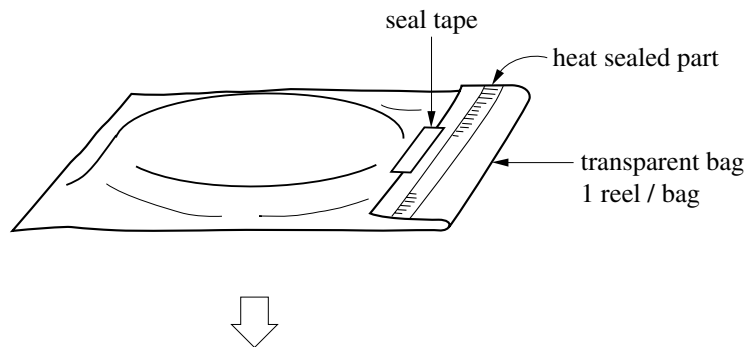

EMBOSSED TAPE PACKING

1. CONTAINER

2. PACK

3. INNER BOX

Inner box dimension	W × L × H : 343 × 343 × 53 (mm)
Quantity (reel)	1
Label position	Side of box
Label	Product name, Quantity, Lot number, Class