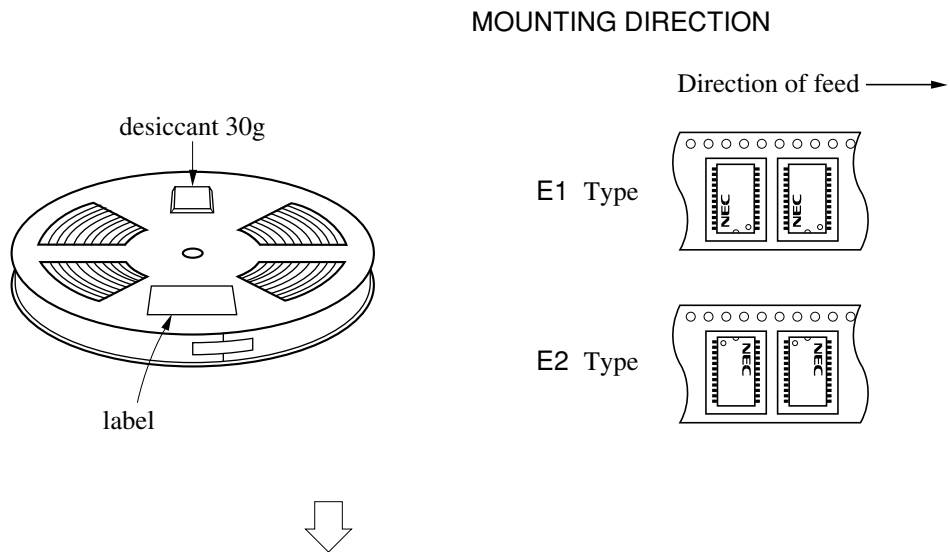

EMBOSSED TAPE PACKING

1. CONTAINER

2. PACK

3. INNER BOX

Inner box dimension	W × L × H : 343 × 343 × 53 (mm)
Quantity (reel)	1
Label position	Side of box
Label	Product name, Quantity, Lot number, Class