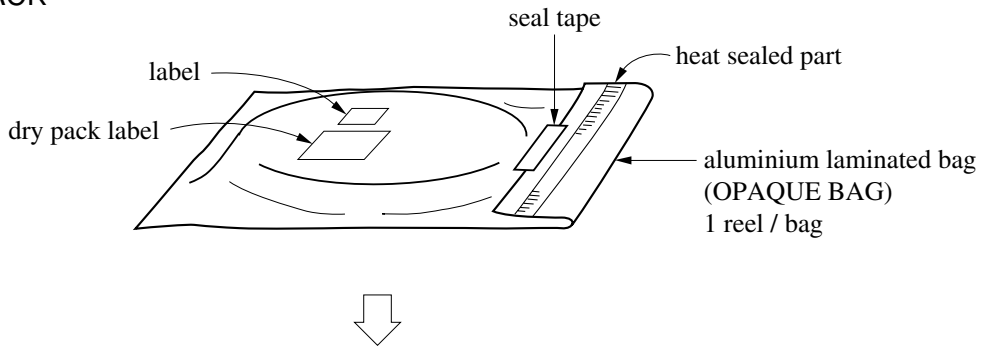

EMBOSSED TAPE PACKING

1. CONTAINER

2. DRY PACK

3. INNER BOX

Inner box dimension	W × L × H : 343 × 343 × 53 (mm)
Quantity (reel)	1
Label position	Side of box
Label	Product name, Quantity, Lot number, Class