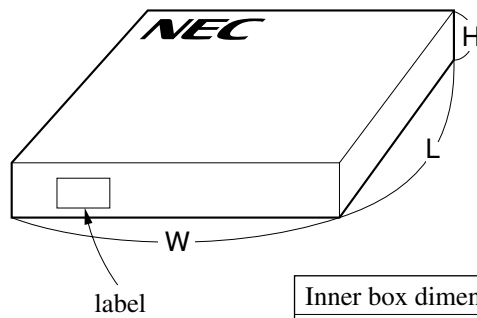

EMBOSSED TAPE PACKING

1. CONTAINER

2. DRY PACK

3. INNER BOX

Inner box dimension	W × L × H : 343 × 343 × 53 (mm)
Quantity (reel)	1
Label position	Side of box
Label	Product name, Quantity, Lot number, Class