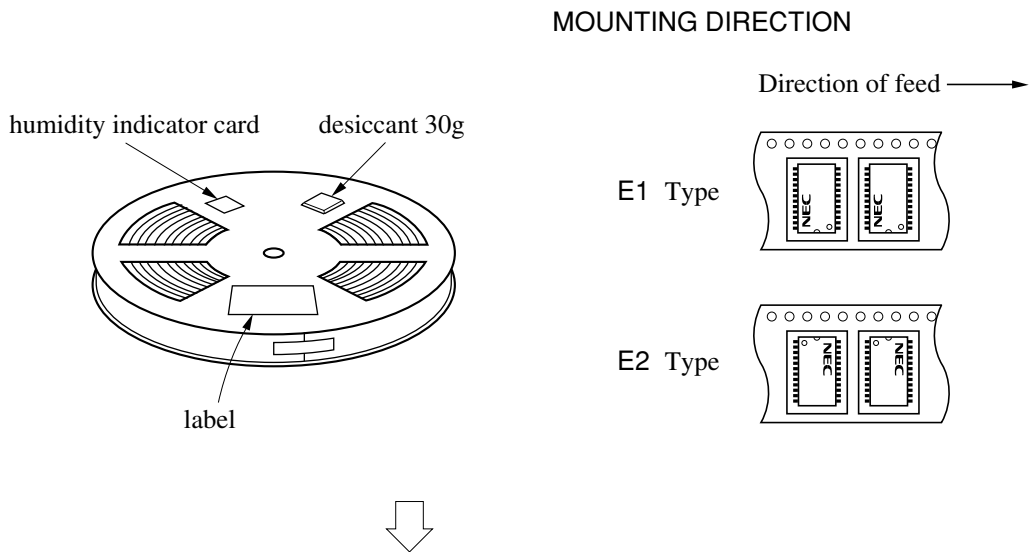

EMBOSSED TAPE PACKING

1. CONTAINER

2. DRY PACK

3. INNER BOX

Inner box dimension	W × L × H : 343 × 343 × 53 (mm)
Quantity (reel)	1
Label position	Side of box
Label	Product name, Quantity, Lot number, Class