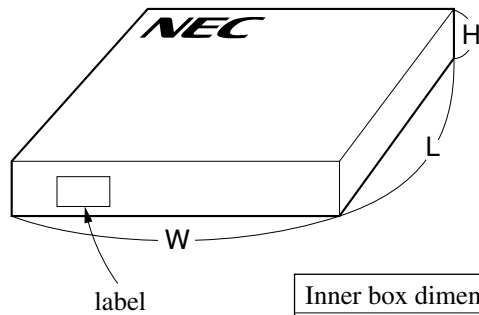

EMBOSSED TAPE PACKING

1. CONTAINER

MOUNTING DIRECTION

2. PACK

3. INNER BOX

Inner box dimension	W × L × H : 343 × 343 × 53 (mm)
Quantity (reel)	1
Label position	Side of box
Label	Product name, Quantity, Lot number, Class