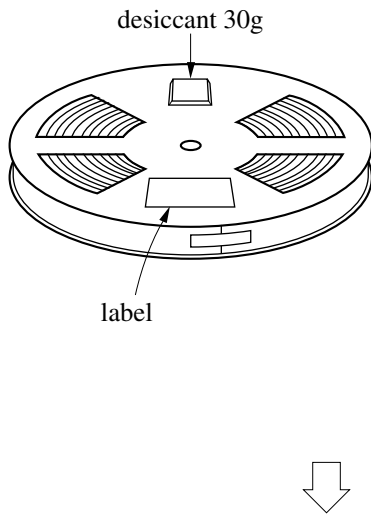

EMBOSSED TAPE PACKING

1. CONTAINER

MOUNTING DIRECTION

2. PACK

3. INNER BOX

Inner box dimension	W × L × H : 343 × 343 × 53 (mm)
Quantity (reel)	1
Label position	Side of box
Label	Product name, Quantity, Lot number, Class