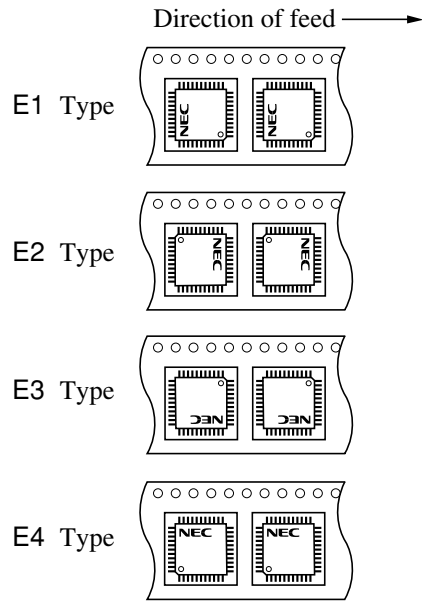

EMBOSSED TAPE PACKING

1. CONTAINER

MOUNTING DIRECTION

2. PACK

3. INNER BOX

Inner box dimension	W × L × H : 343 × 343 × 53 (mm)
Quantity (reel)	1
Label position	Side of box
Label	Product name, Quantity, Lot number, Class