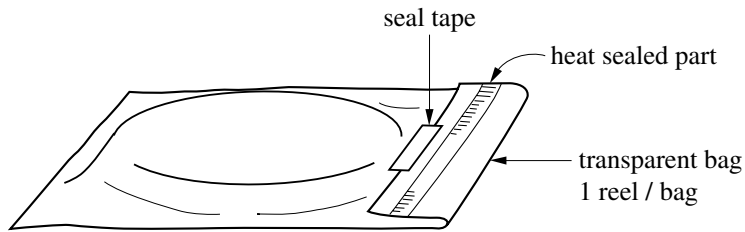

EMBOSSED TAPE PACKING

1. CONTAINER

MOUNTING DIRECTION

2. PACK

3. INNER BOX

Inner box dimension	W × L × H : 343 × 343 × 53 (mm)
Quantity (reel)	1
Label position	Side of box
Label	Product name, Quantity, Lot number, Class