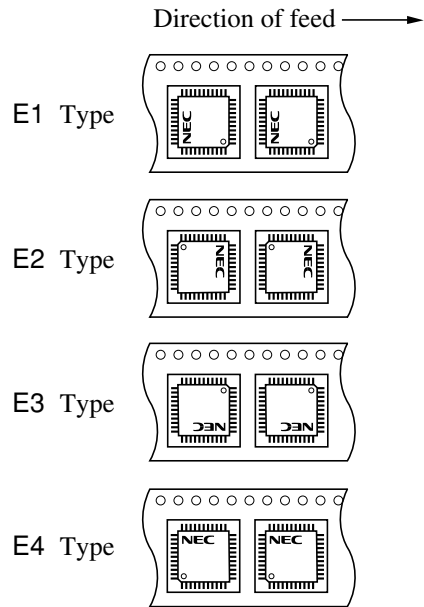

EMBOSSED TAPE PACKING

1. CONTAINER

MOUNTING DIRECTION

2. INNER BOX

Inner box dimension	W × L × H : 343 × 343 × 53 (mm)
Quantity (reel)	1
Label position	Side of box
Label	Product name, Quantity, Lot number, Class