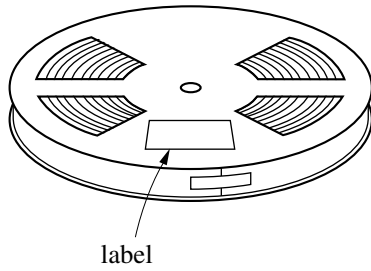

EMBOSSED TAPE PACKING

1. CONTAINER

MOUNTING DIRECTION

2. INNER BOX

Inner box dimension	W × L × H : 343 × 343 × 53 (mm)
Quantity (reel)	1
Label position	Side of box
Label	Product name, Quantity, Lot number, Class