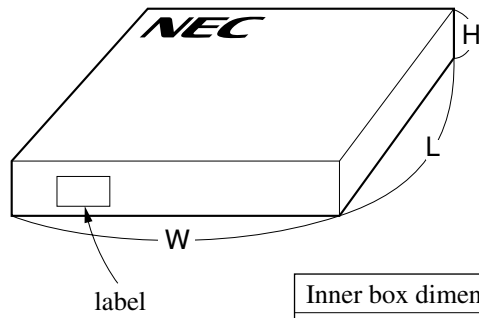

EMBOSSED TAPE PACKING

1. CONTAINER

MOUNTING DIRECTION

2. INNER BOX

Inner box dimension	W × L × H : 343 × 343 × 53 (mm)
Quantity (reel)	1
Label position	Side of box
Label	Product name, Quantity, Lot number, Class