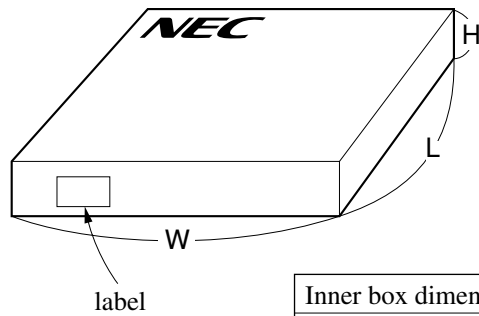

EMBOSSED TAPE PACKING

1. CONTAINER

MOUNTING DIRECTION

2. INNER BOX

Inner box dimension	W × L × H : 343 × 343 × 53 (mm)
Quantity (reel)	2 MAX.
Label position	Side of box
Label	Product name, Quantity, Lot number, Class