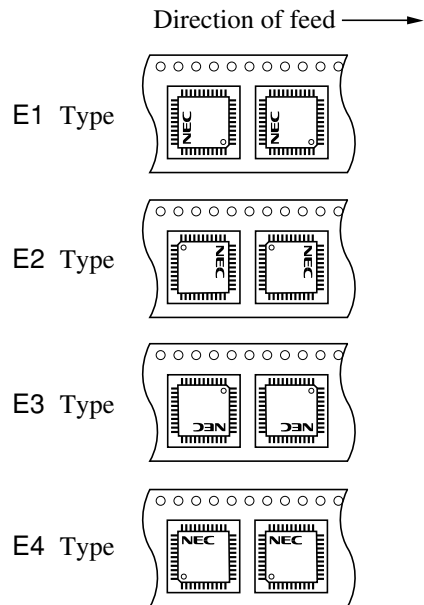

EMBOSSED TAPE PACKING

1. CONTAINER

MOUNTING DIRECTION

2. INNER BOX

Inner box dimension	W × L × H : 343 × 343 × 53 (mm)
Quantity (reel)	2 MAX.
Label position	Side of box
Label	Product name, Quantity, Lot number, Class