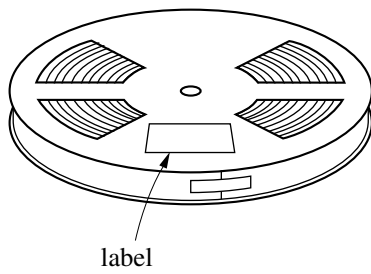

EMBOSSED TAPE PACKING

1. CONTAINER

MOUNTING DIRECTION

2. INNER BOX

Inner box dimension	W × L × H : 343 × 343 × 53 (mm)
Quantity (reel)	2 MAX.
Label position	Side of box
Label	Product name, Quantity, Lot number, Class