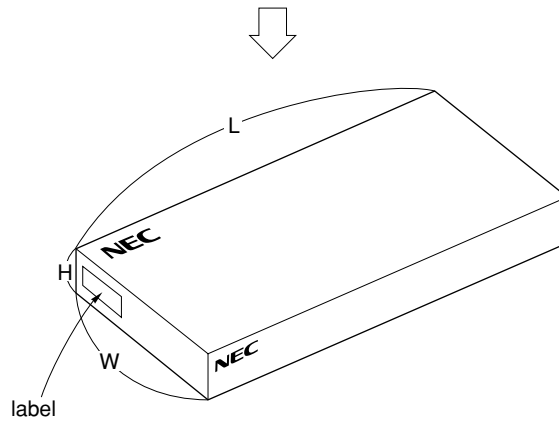

TRAY PACKING

1. CONTAINER

2. PACKING

3. INNER BOX

LABEL POSITION	SIDE OF BOX
LABEL	PRODUCT NAME, QUANTITY, LOT NUMBER, CLASS
INNER BOX	DIMENSION (W × L × H) 215 × 385 × 75 (mm)