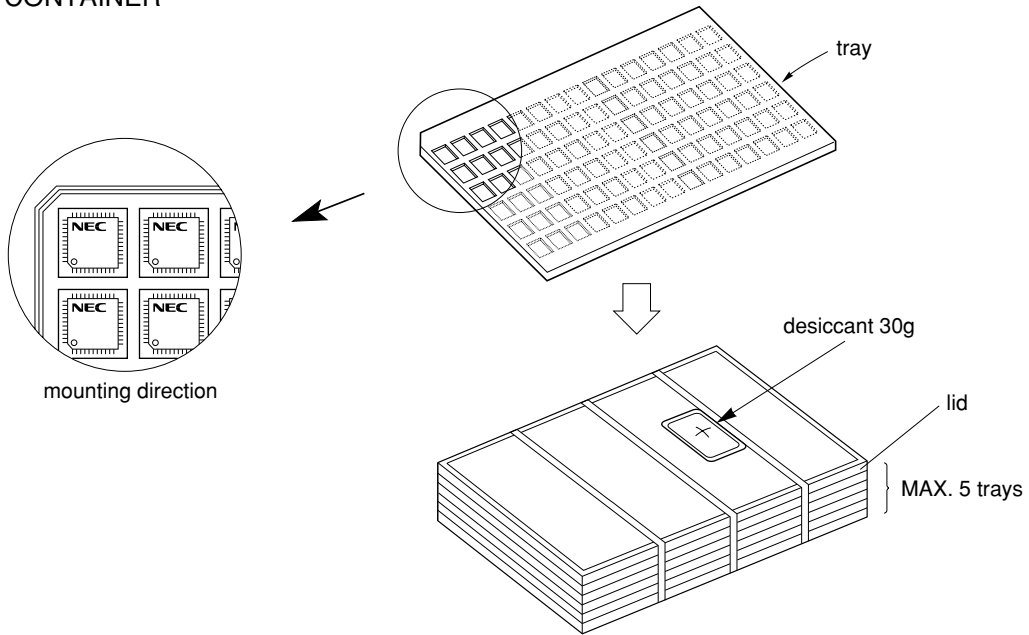

TRAY PACKING

1. CONTAINER

2. PACKING

3. INNER BOX

LABEL POSITION	SIDE OF BOX
LABEL	PRODUCT NAME, QUANTITY, LOT NUMBER, CLASS
INNER BOX	DIMENSION (W × L × H) 215 × 385 × 75 (mm)