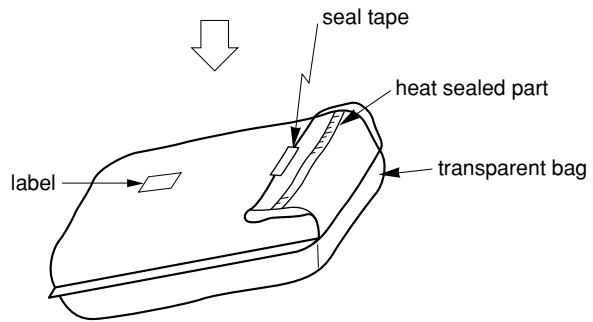

TRAY PACKING

1. CONTAINER

2. PACKING

3. INNER BOX

LABEL POSITION	SIDE OF BOX
LABEL	PRODUCT NAME, QUANTITY, LOT NUMBER, CLASS
INNER BOX	DIMENSION (W × L × H) 215 × 385 × 75 (mm)