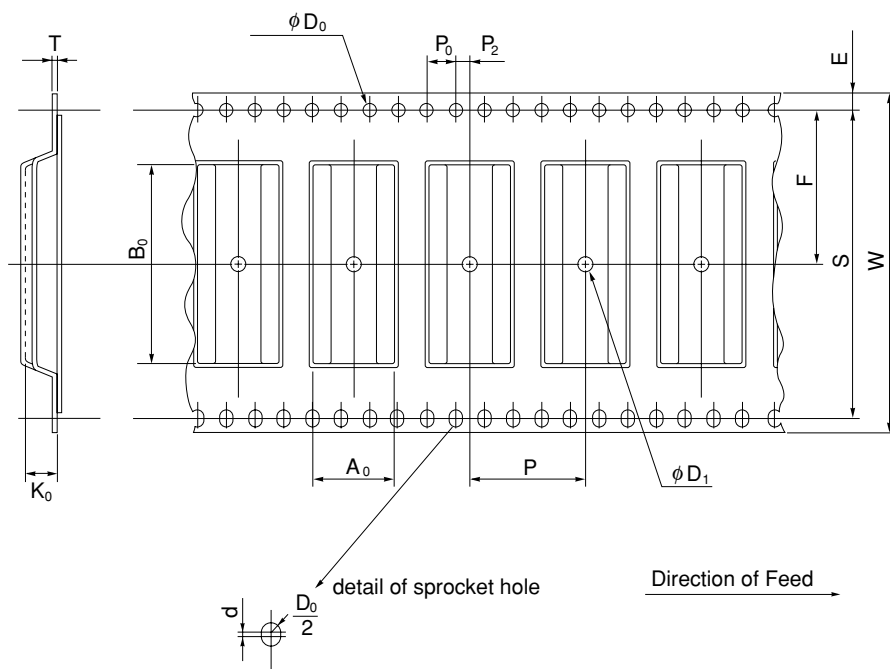

EMBOSSED TAPE CONTAINER

Tape Dimensions

(unit : mm)

Symbol	Specification
A_0	11.65
B_0	29.1
K_0	4.1
W	44.0 ± 0.3
F	20.2 ± 0.1
E	1.75 ± 0.1
P	16.0 ± 0.1
P_2	2.0 ± 0.1
P_0	4.0 ± 0.1
D_0	$1.5^{+0.1}_0$
T	0.3
D_1	2.0 MIN.
S	40.4 ± 0.1
d	0.2 ± 0.05

Reel Dimensions

(unit : mm)

Symbol	Specification
A	$\phi 330 \pm 2.0$
B	$\phi 100$
C	$\phi 13.0 \pm 0.2$
D	$\phi 21.0 \pm 0.8$
E	2.0 ± 0.5
W	45.5
W_1	2.0 ± 0.5

Applied Package	Quantity (pcs)
44-pin Plastic SOJ (10.16 mm (400))	MAX. 800