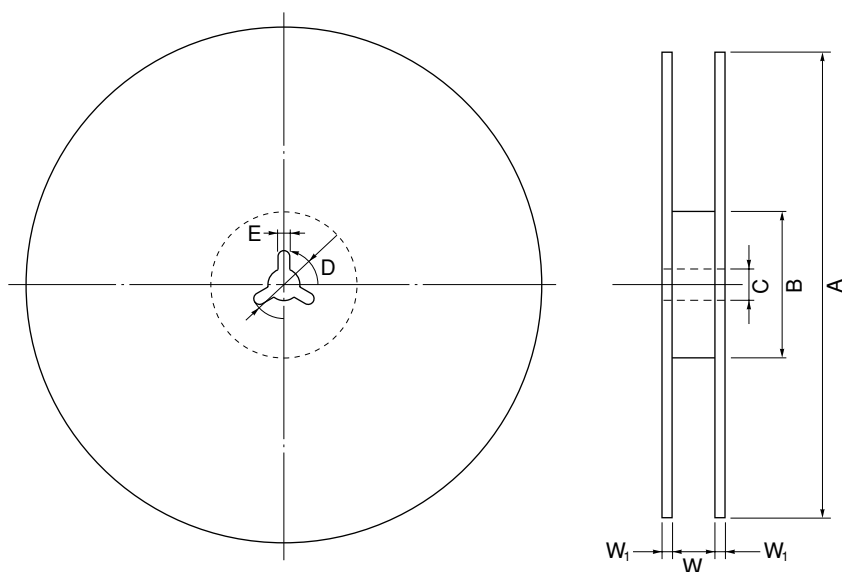

EMBOSSED TAPE CONTAINER

Tape Dimensions

(unit : mm)

Symbol	Specification
A_0	11.65
B_0	29.1
K_0	4.1
W	44.0 ± 0.3
F	20.2 ± 0.1
E	1.75 ± 0.1
P	16.0 ± 0.1
P_2	2.0 ± 0.1
P_0	4.0 ± 0.1
D_0	$1.5^{+0.1}_0$
T	0.3
D_1	2.0 MIN.
S	40.4 ± 0.1
d	0.2 ± 0.05

Reel Dimensions

(unit : mm)

Symbol	Specification
A	$\phi 330 \pm 2.0$
B	$\phi 100$
C	$\phi 13.0 \pm 0.2$
D	$\phi 21.0 \pm 0.8$
E	2.0 ± 0.5
W	45.5
W_1	2.0 ± 0.5

Applied Package	Quantity (pcs)
44-pin Plastic SOJ (10.16 mm (400))	MAX. 800