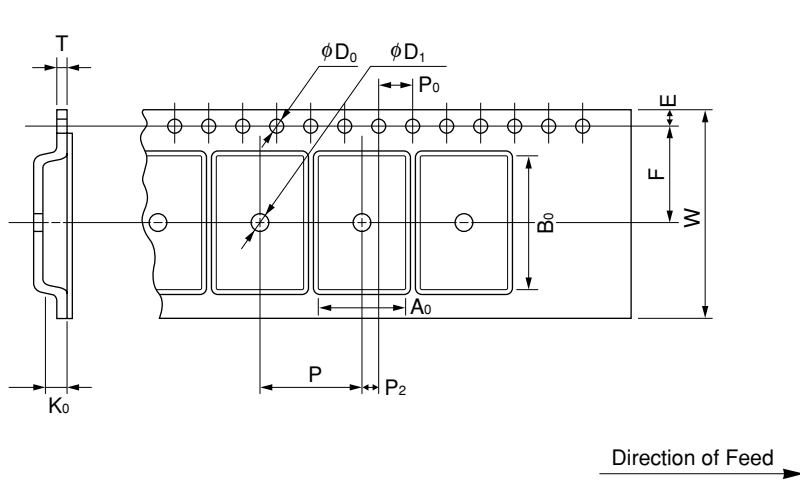

EMBOSSED TAPE CONTAINER

Tape Dimensions

(Unit :mm)

Symbol	Specification
A_0	8.8
B_0	17.8
K_0	3.7
W	24 ± 0.3
F	11.5 ± 0.1
E	1.75 ± 0.1
P	12 ± 0.1
P_2	2 ± 0.1
P_0	4 ± 0.1
D_0	$1.5^{+0.1}_0$
T	0.3
D_1	2.0 MIN.

Reel Dimensions

(Unit :mm)

Symbol	Specification
A	$\phi 330 \pm 2.0$
B	$\phi 100$
C	$\phi 13 \pm 0.2$
D	$\phi 21 \pm 0.8$
E	2.0 ± 0.5
W	25.4
W_1	2.0 ± 0.5

Applied Package	Quantity (pcs)
26-pin Plastic SOJ (300mil)	MAX. 1,000