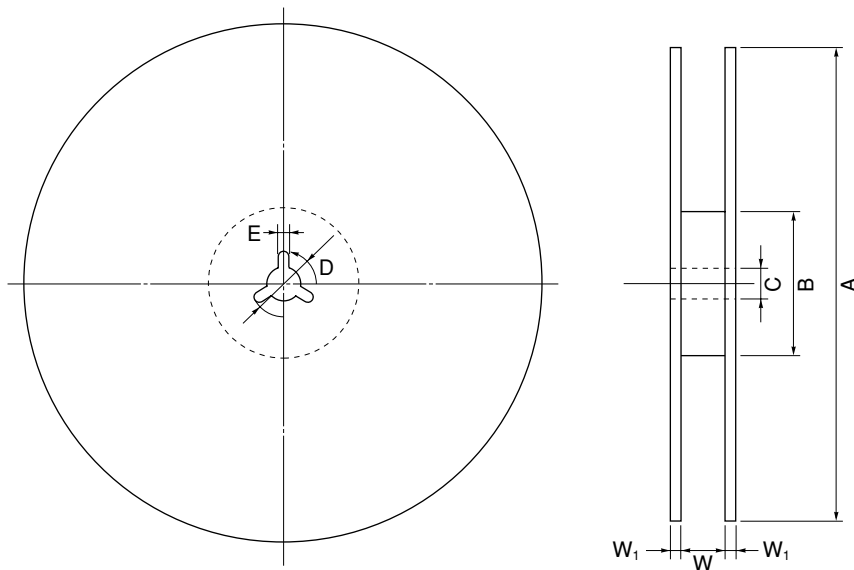

EMBOSSED TAPE CONTAINER

Tape Dimensions

(Unit :mm)

Symbol	Specification
A_0	8.8
B_0	17.8
K_0	3.7
W	24 ± 0.3
F	11.5 ± 0.1
E	1.75 ± 0.1
P	12 ± 0.1
P_2	2 ± 0.1
P_0	4 ± 0.1
D_0	$1.5^{+0.1}_0$
T	0.3
D_1	2.0 MIN.

Reel Dimensions

(Unit :mm)

Symbol	Specification
A	$\phi 330 \pm 2.0$
B	$\phi 100$
C	$\phi 13 \pm 0.2$
D	$\phi 21 \pm 0.8$
E	2.0 ± 0.5
W	25.4
W_1	2.0 ± 0.5

Applied Package	Quantity (pcs)
26-pin Plastic SOJ (300mil)	MAX. 1,000