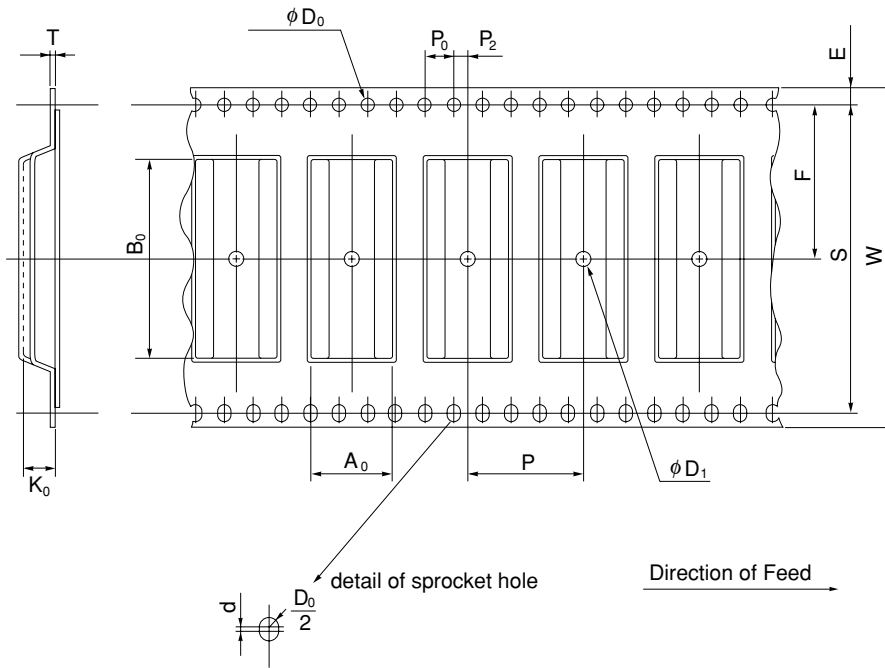

EMBOSSED TAPE CONTAINER

Tape Dimensions

(unit : mm)

Symbol	Specification
A_0	11.65
B_0	27.8
K_0	4.1
W	44.0 ± 0.3
F	20.2 ± 0.1
E	1.75 ± 0.1
P	16.0 ± 0.1
P_2	2.0 ± 0.1
P_0	4.0 ± 0.1
D_0	$1.5^{+0.1}_0$
T	0.3
D_1	2.0 MIN.
S	40.4 ± 0.1
d	0.2 ± 0.05

Reel Dimensions

(unit : mm)

Symbol	Specification
A	$\phi 330 \pm 2.0$
B	$\phi 100$
C	$\phi 13.0 \pm 0.2$
D	$\phi 21.0 \pm 0.8$
E	2.0 ± 0.5
W	45.5
W_1	2.0 ± 0.5

Applied Package	Quantity (pcs)
42-pin Plastic SOJ (10.16 mm (400))	MAX. 1000