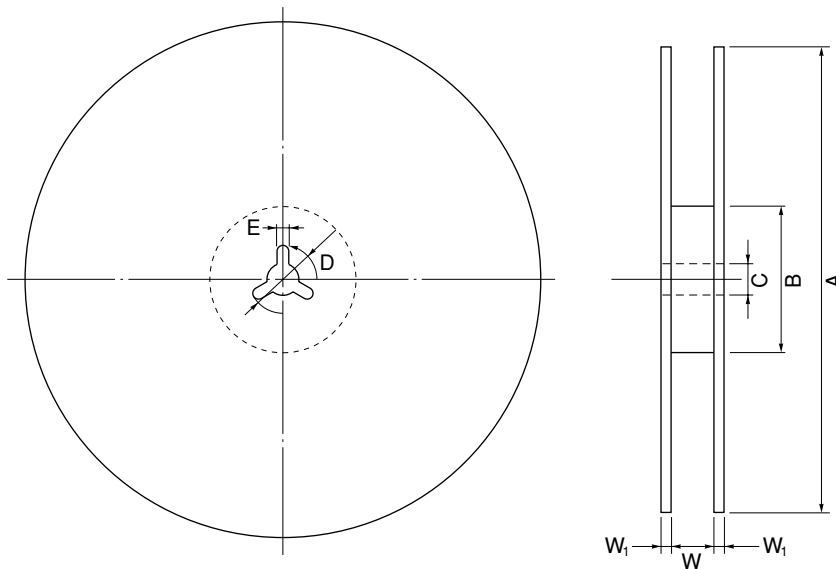

EMBOSSED TAPE CONTAINER

Tape Dimensions

(unit : mm)

Symbol	Specification
A_0	11.65
B_0	27.8
K_0	4.1
W	44.0 ± 0.3
F	20.2 ± 0.1
E	1.75 ± 0.1
P	16.0 ± 0.1
P_2	2.0 ± 0.1
P_0	4.0 ± 0.1
D_0	$1.5^{+0.1}_0$
T	0.3
D_1	2.0 MIN.
S	40.4 ± 0.1
d	0.2 ± 0.05

Reel Dimensions

(unit : mm)

Symbol	Specification
A	$\phi 330 \pm 2.0$
B	$\phi 100$
C	$\phi 13.0 \pm 0.2$
D	$\phi 21.0 \pm 0.8$
E	2.0 ± 0.5
W	45.5
W_1	2.0 ± 0.5

Applied Package	Quantity (pcs)
42-pin Plastic SOJ (10.16 mm (400))	MAX. 1000