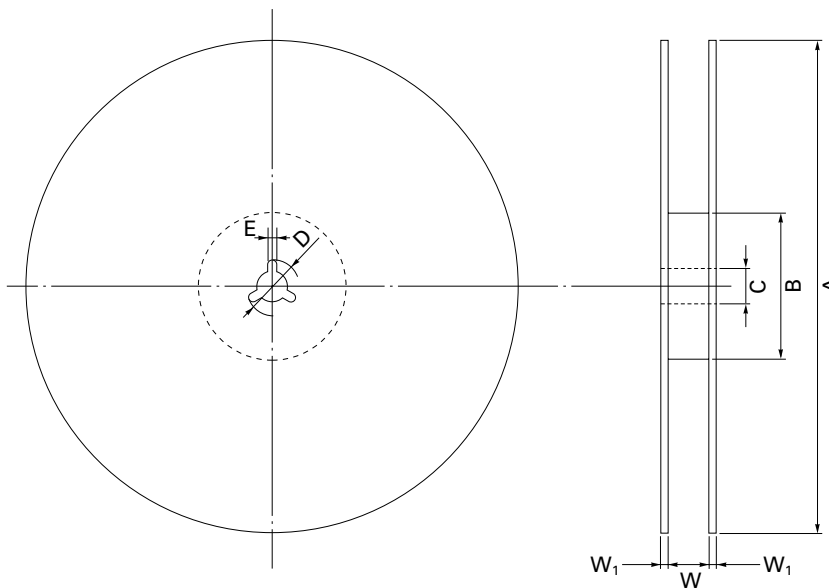

EMBOSSED TAPE CONTAINER

Tape Dimensions

(Unit :mm)

Symbol	Specification
A_0	9.6
B_0	17.8
K_0	1.65
W	24 ± 0.3
F	11.5 ± 0.1
E	1.75 ± 0.1
P	12 ± 0.1
P_2	2 ± 0.1
P_0	4 ± 0.1
D_0	$\phi 1.5^{+0.1}_0$
T	0.3
D_1	$\phi 2.0$ MIN.

Reel Dimensions

(Unit :mm)

Symbol	Specification
A	$\phi 330 \pm 2.0$
B	$\phi 100$
C	$\phi 13 \pm 0.2$
D	$\phi 21 \pm 0.8$
E	2.0 ± 0.5
W	25.4
W_1	2.0 ± 0.5

Applied Package	Quantity (PCS)
26-pin Plastic TSOP (300mil)	MAX. 1000