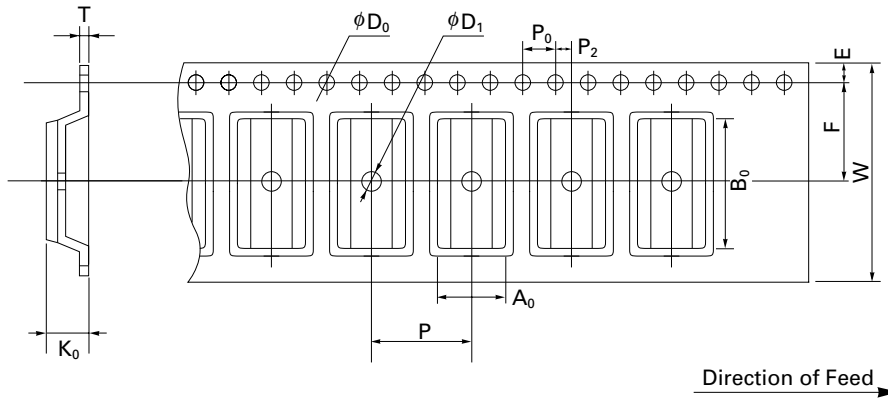

EMBOSSED TAPE CONTAINER

Tape Dimensions

(Unit :mm)

Symbol	Specification
A_0	9.6
B_0	17.8
K_0	1.65
W	24 ± 0.3
F	11.5 ± 0.1
E	1.75 ± 0.1
P	12 ± 0.1
P_2	2 ± 0.1
P_0	4 ± 0.1
D_0	$\phi 1.5^{+0.1}_0$
T	0.3
D_1	$\phi 2.0$ MIN.

Reel Dimensions

(Unit :mm)

Symbol	Specification
A	$\phi 330 \pm 2.0$
B	$\phi 100$
C	$\phi 13 \pm 0.2$
D	$\phi 21 \pm 0.8$
E	2.0 ± 0.5
W	25.4
W_1	2.0 ± 0.5

Applied Package	Quantity (PCS)
26-pin Plastic TSOP (300mil)	MAX. 1000