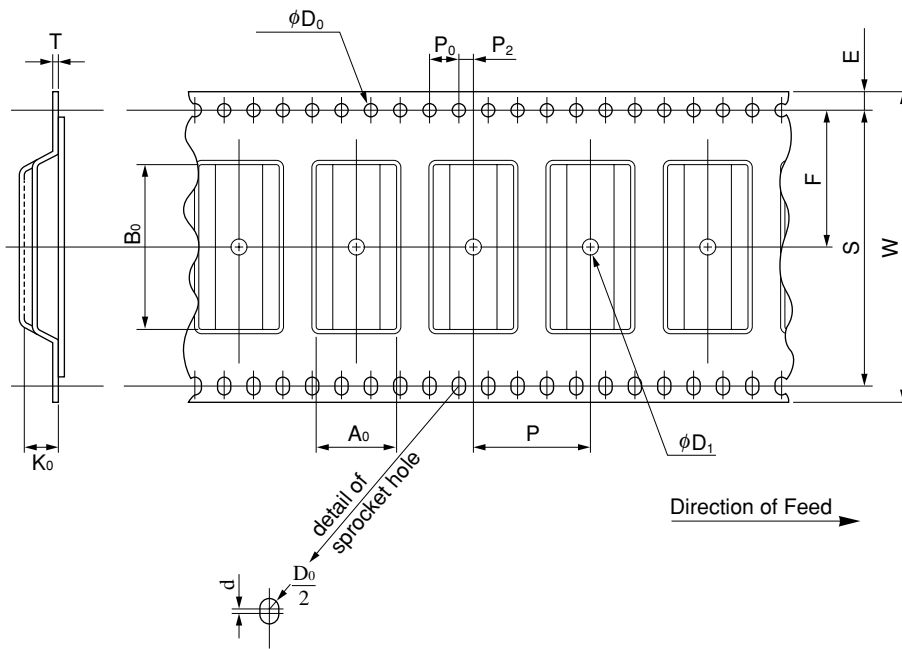

EMBOSSED TAPE CONTAINER

Tape Dimensions

(Unit :mm)

Symbol	Specification
A_0	8.85
B_0	19.05
K_0	4.1
W	32 ± 0.3
F	14.2 ± 0.1
E	1.75 ± 0.1
P	16 ± 0.1
P_2	2 ± 0.1
P_0	4 ± 0.1
D_0	$1.5^{+0.1}_0$
T	0.3
D_1	2.0 MIN.
S	28.4 ± 0.1
d	0.2 ± 0.05

Reel Dimensions

(Unit :mm)

Symbol	Specification
A	$\phi 330 \pm 2.0$
B	$\phi 100$
C	$\phi 13 \pm 0.2$
D	$\phi 21 \pm 0.8$
E	2.0 ± 0.5
W	33.4
W_1	2.0 ± 0.5

Applied Package	Quantity (pcs)
28-pin · Plastic SOJ (300mil)	MAX. 500