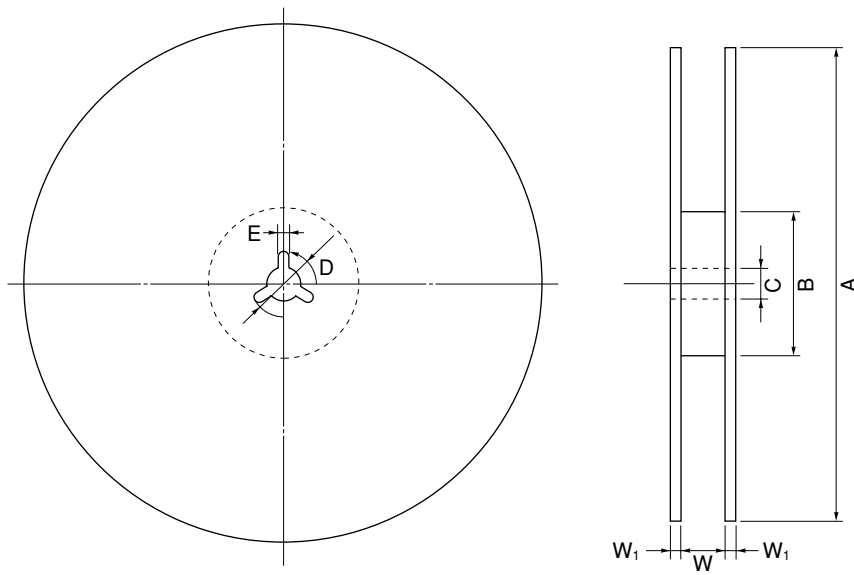

EMBOSSED TAPE CONTAINER

Tape Dimensions

(Unit :mm)

Symbol	Specification
A_0	8.85
B_0	19.05
K_0	4.1
W	32 ± 0.3
F	14.2 ± 0.1
E	1.75 ± 0.1
P	16 ± 0.1
P_2	2 ± 0.1
P_0	4 ± 0.1
D_0	$1.5^{+0.1}_0$
T	0.3
D_1	2.0 MIN.
S	28.4 ± 0.1
d	0.2 ± 0.05

Reel Dimensions

(Unit :mm)

Symbol	Specification
A	$\phi 330 \pm 2.0$
B	$\phi 100$
C	$\phi 13 \pm 0.2$
D	$\phi 21 \pm 0.8$
E	2.0 ± 0.5
W	33.4
W_1	2.0 ± 0.5

Applied Package	Quantity (pcs)
28-pin · Plastic SOJ (300mil)	MAX. 500