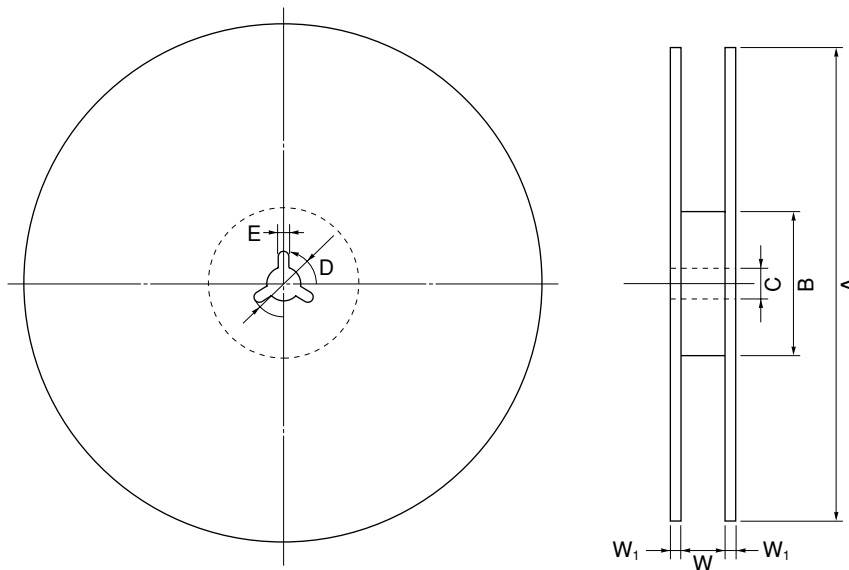

EMBOSSED TAPE CONTAINER

Tape Dimensions

(Unit :mm)

Symbol	Specification
A_0	8.85
B_0	16.2
K_0	4.0
W	24 ± 0.3
F	11.5 ± 0.1
E	1.75 ± 0.1
P	12 ± 0.1
P_2	2 ± 0.1
P_0	4 ± 0.1
D_0	$1.5^{+0.1}_0$
T	0.3
D_1	2.0 MIN.

Reel Dimensions

(Unit :mm)

Symbol	Specification
A	$\phi 330 \pm 2.0$
B	$\phi 100$
C	$\phi 13 \pm 0.2$
D	$\phi 21 \pm 0.8$
E	2.0 ± 0.5
W	25.4
W_1	2.0 ± 0.5

Applied Package	Quantity (pcs)
24-pin · Plastic SOJ (300mil)	MAX. 1000