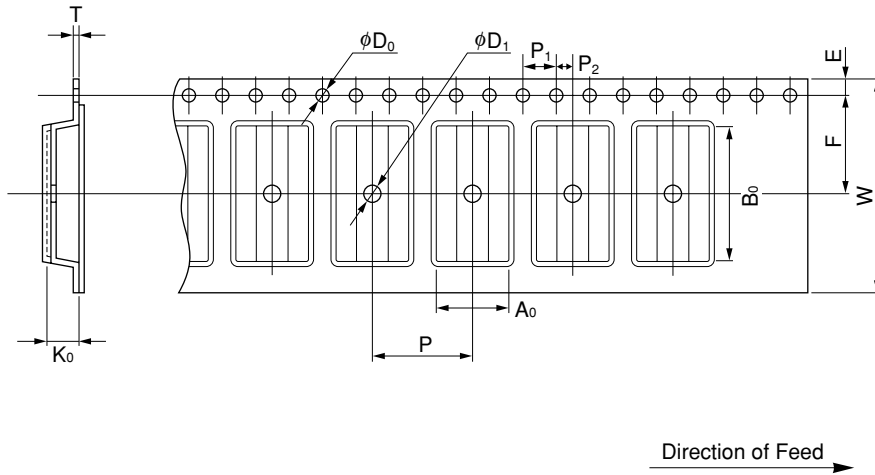

EMBOSSED TAPE CONTAINER

Tape Dimensions

(Unit :mm)

Symbol	Specification
A_0	8.85
B_0	16.2
K_0	4.0
W	24 ± 0.3
F	11.5 ± 0.1
E	1.75 ± 0.1
P	12 ± 0.1
P_2	2 ± 0.1
P_0	4 ± 0.1
D_0	$1.5^{+0.1}_0$
T	0.3
D_1	2.0 MIN.

Reel Dimensions

(Unit :mm)

Symbol	Specification
A	$\phi 330 \pm 2.0$
B	$\phi 100$
C	$\phi 13 \pm 0.2$
D	$\phi 21 \pm 0.8$
E	2.0 ± 0.5
W	25.4
W_1	2.0 ± 0.5

Applied Package	Quantity (pcs)
24-pin · Plastic SOJ (300mil)	MAX. 1000