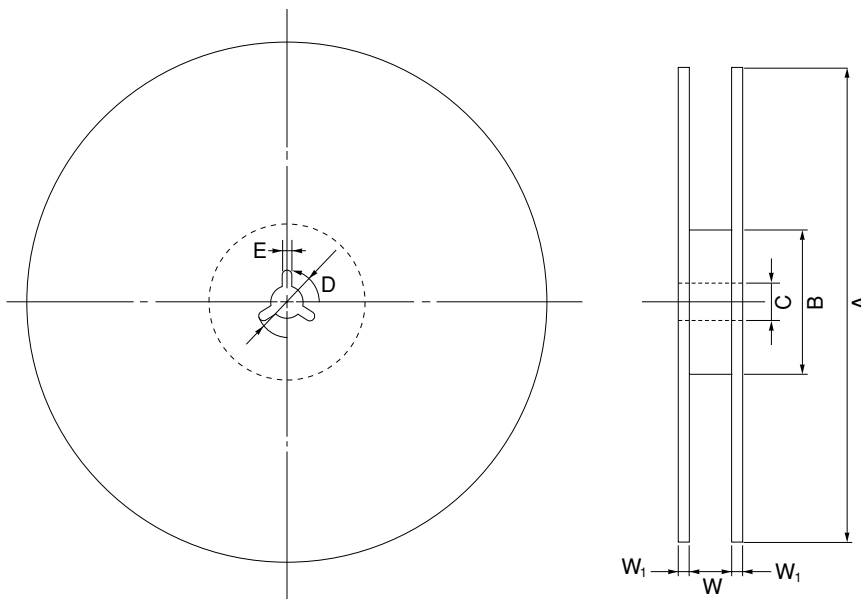

EMBOSSED TAPE CONTAINER

Tape Dimensions

(unit : mm)

Symbol	Specification
A_0	11.8
B_0	19.2
K_0	4.3
K_1	2.8
W	24.0 ± 0.3
F	11.5 ± 0.1
E	1.75 ± 0.1
P	16.0 ± 0.1
P_2	2.0 ± 0.1
P_0	4.0 ± 0.1
D_0	1.5 ± 0.1
T	0.3
D_1	1.5 MIN.

Reel Dimensions

(unit : mm)

Symbol	Specification
A	$\phi 330 \pm 2.0$
B	$\phi 100$
C	$\phi 13.0 \pm 0.2$
D	$\phi 21.0 \pm 0.8$
E	2.0 ± 0.5
W	25.5
W_1	2.0 ± 0.5

Applied Package	Quantity (pcs)
28-pin Plastic SOJ(10.16 mm (400))	MAX. 1,000