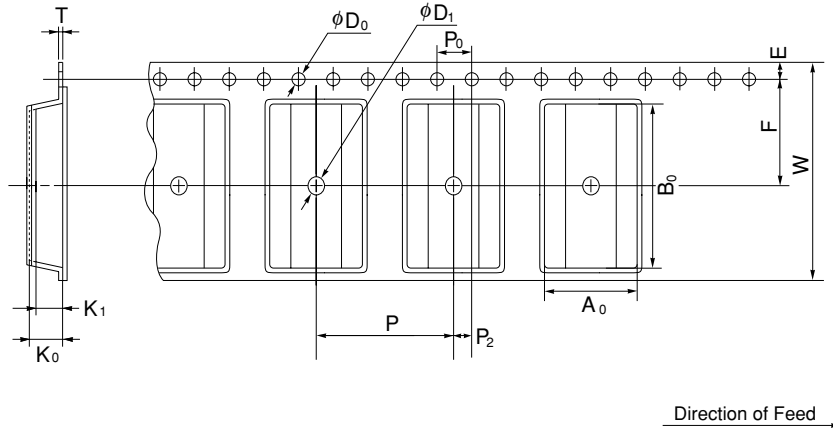

EMBOSSED TAPE CONTAINER

Tape Dimensions

(unit : mm)

Symbol	Specification
A_0	11.8
B_0	19.2
K_0	4.3
K_1	2.8
W	24.0 ± 0.3
F	11.5 ± 0.1
E	1.75 ± 0.1
P	16.0 ± 0.1
P_2	2.0 ± 0.1
P_0	4.0 ± 0.1
D_0	1.5 ± 0.1
T	0.3
D_1	1.5 MIN.

Reel Dimensions

(unit : mm)

Symbol	Specification
A	$\phi 330 \pm 2.0$
B	$\phi 100$
C	$\phi 13.0 \pm 0.2$
D	$\phi 21.0 \pm 0.8$
E	2.0 ± 0.5
W	25.5
W_1	2.0 ± 0.5

Applied Package	Quantity (pcs)
28-pin Plastic SOJ(10.16 mm (400))	MAX. 1,000