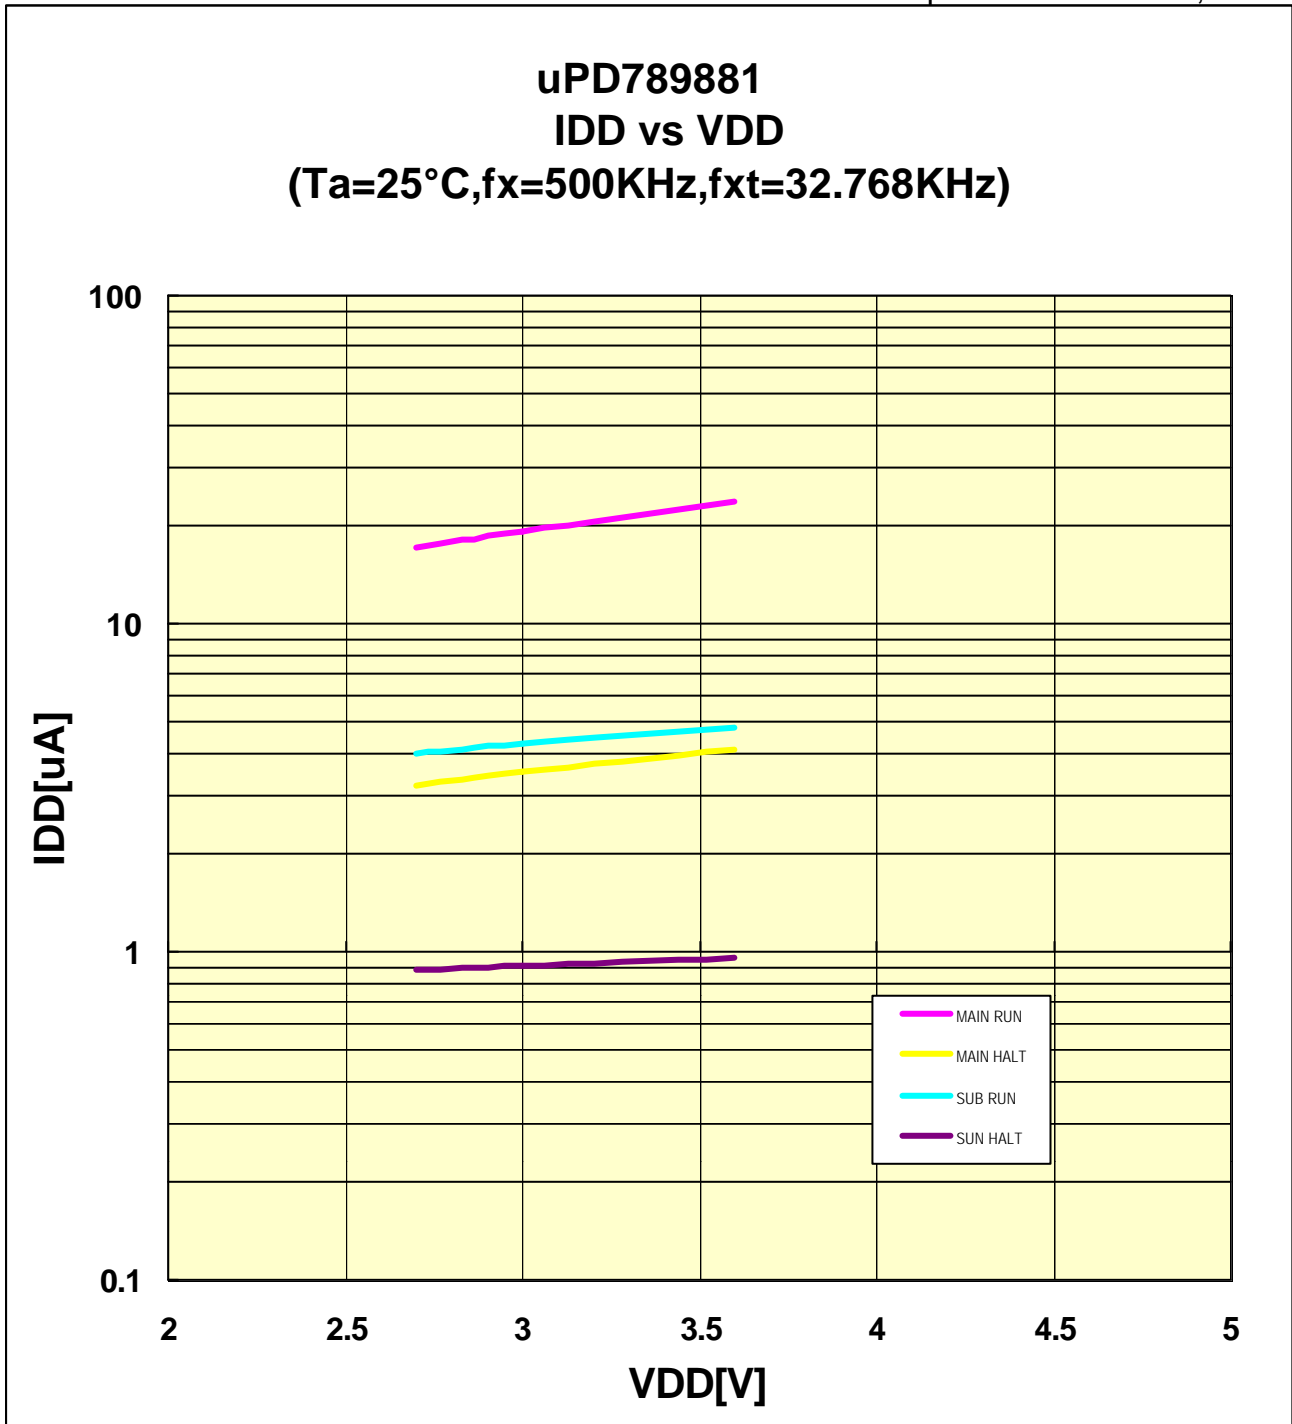

# IDD vs VDD ( 25°C/500KHz)

Prepared on June.24th,2003

The above mentioned value is only for your reference. The value was measured under certain conditions and does not guarantee the product's characteristics.